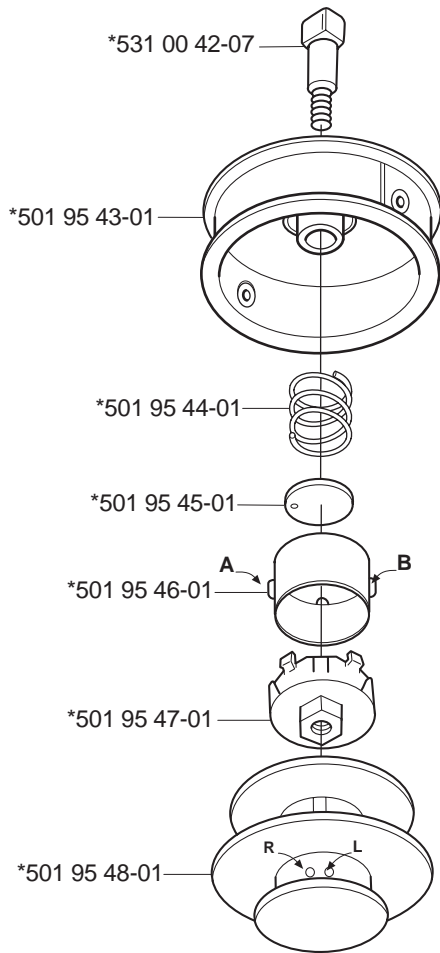

Tri Cut M10x1.25 (300mm) compl 531 00 38-11
Tri Cut M12x1.75 (300mm) compl 531 00 38-24

Trimmy Hit Pro Junior 3/8"-24R *compl 531 00 75-28

Trimmy Hit VI 3/8"-24R *compl 952 70 85-62

Trimmy Hit

*compl 531 00 75-27

Tri Cut 3/8"-24R (230mm) *compl 531 00 75-35

Supporting cup

*compl 502 15 70-01

Trimmy Hit VII

*compl 531 00 75-84

Guard

*compl 537 02 61-01
322 C

*compl 537 07 67-01
325 C-X

*compl 503 97 71-01
322 L
325 L-X
325 L-XT

*compl 503 93 42-02
322 R
325 R-X
325 RJ-X
325 R-XT

*compl 503 91 60-01
240
245
250
252

*compl 503 74 50-04
225
232
235

Trimmy cord

Product	Product No.
ø1,5 mm	
15 m blue	531 00 38-55
10 m reel for 300 S	506 68 26-01
10 m reel for Duo	964 63 57-00
10 st for 6 RC	531 00 38-51
ø2,0 mm	
15 m green	531 00 38-56
90 m green	531 00 38-57
ø2,4 mm	
15 m orange	531 00 38-58
90 m orange	531 00 38-59
240 m orange	531 00 38-60
ø2,7 mm	
15 m yellow	531 00 75-66
90 m yellow	531 00 75-67
240 m yellow	531 00 75-68
ø3,0 mm	
10 m red	531 00 38-61
90 m red	531 00 38-62
240 m red	531 00 38-63
ø3,3 mm	
75 m white	502 26 19-03
Pre cut for Trimmy Fix	
20 strings ø2,4 mm	502 13 86-01

Product	Product No.
Whisper	
ø1,5 mm	
15 m	531 00 60-80
ø2,0 mm	
15 m	531 00 60-81
ø2,4 mm	
15 m	531 00 60-82
ø3,0 mm	
10 m	531 00 60-83