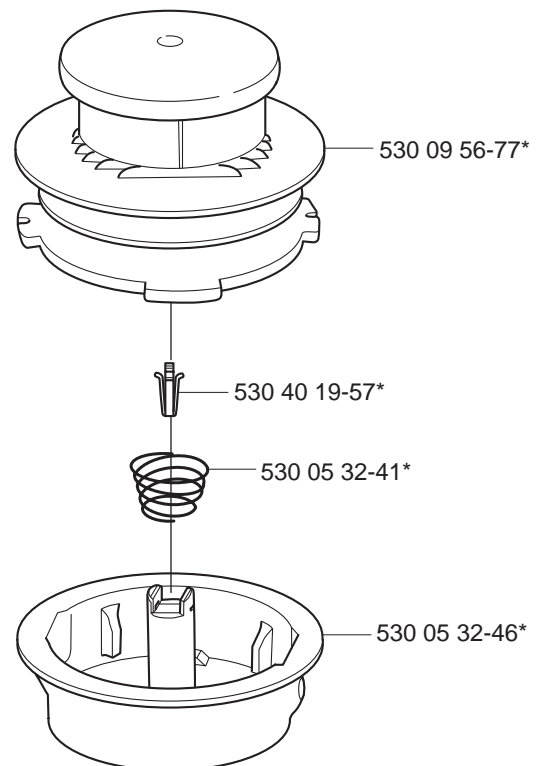

Tri Cut M10x1.25 (300mm) compl 531 00 38-11
Tri Cut M12x1.75 (300mm) compl 531 00 38-24

Trimmy Hit Pro Junior 3/8"-24R *compl 531 00 75-28

Trimmy Hit VI 3/8"-24R *compl 952 70 85-62

Trimmy Hit

*compl 531 00 75-27

Tri Cut 3/8"-24R (230mm) *compl 531 00 75-35

Supporting cup

*compl 502 15 70-01

Trimmy Hit VII

*compl 531 00 75-84

Guard

*compl 537 02 61-01
322 C

*compl 537 07 67-01
325 C-X

*compl 503 97 71-01
322 L
325 L-X
325 L-XT

*compl 503 93 42-02
322 R
325 R-X
325 RJ-X
325 R-XT

*compl 503 91 60-01
240
245
250
252

*compl 503 74 50-04
225
232
235

Trimmy cord

Product	Product No.
ø1,5 mm	
15 m blue	531 00 38-55
10 m reel for 300 S	506 68 26-01
10 m reel for Duo	964 63 57-00
10 st for 6 RC	531 00 38-51
ø2,0 mm	
15 m green	531 00 38-56
90 m green	531 00 38-57
ø2,4 mm	
15 m orange	531 00 38-58
90 m orange	531 00 38-59
240 m orange	531 00 38-60
ø2,7 mm	
15 m yellow	531 00 75-66
90 m yellow	531 00 75-67
240 m yellow	531 00 75-68
ø3,0 mm	
10 m red	531 00 38-61
90 m red	531 00 38-62
240 m red	531 00 38-63
ø3,3 mm	
75 m white	502 26 19-03
Pre cut for Trimmy Fix	
20 strings ø2,4 mm	502 13 86-01

Product	Product No.
Whisper	
ø1,5 mm	
15 m	531 00 60-80
ø2,0 mm	
15 m	531 00 60-81
ø2,4 mm	
15 m	531 00 60-82
ø3,0 mm	
10 m	531 00 60-83