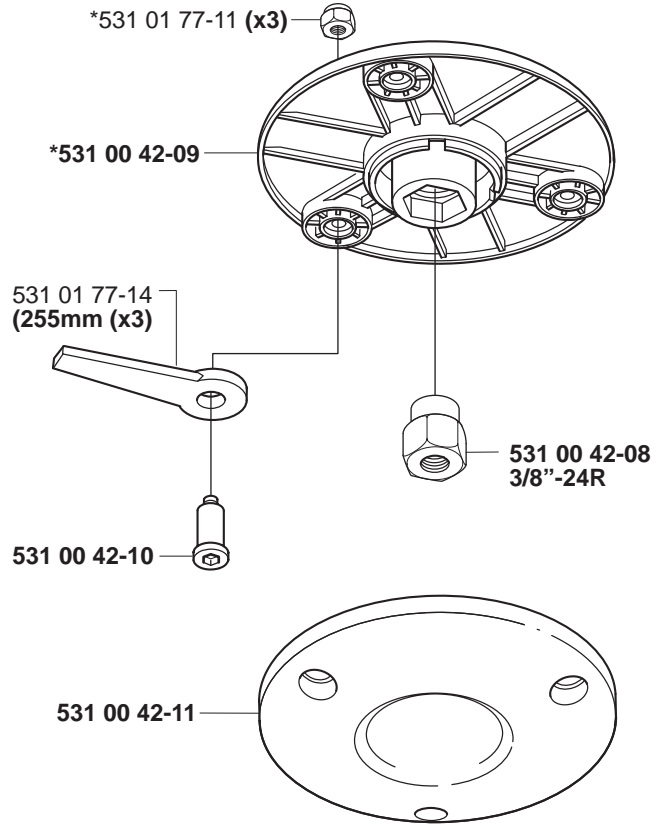

Tri Cut M10x1.25 (300mm) compl 531 00 38-11
Tri Cut M12x1.75 (300mm) compl 531 00 38-24

Trimmy Hit Pro Junior 3/8"-24R *compl 531 00 75-28

Trimmy Hit VI 3/8"-24R *compl 952 70 85-62

Trimmy Hit

*compl 531 00 75-27

Tri Cut 3/8"-24R (230mm) *compl 531 00 75-35

Supporting cup

*compl 502 15 70-01

Trimmy Hit VII

*compl 531 00 75-84

Guard

*compl 537 02 61-01
322 C

*compl 537 07 67-01
325 C-X

*compl 503 97 71-01
322 L
325 L-X
325 L-XT

*compl 503 93 42-02
322 R
325 R-X
325 RJ-X
325 R-XT

*compl 503 91 60-01
240
245
250
252

*compl 503 74 50-04
225
232
235

Trimmy cord

Product	Product No.
ø1,5 mm	
15 m blue	531 00 38-55
10 m reel for 300 S	506 68 26-01
10 m reel for Duo	964 63 57-00
10 st for 6 RC	531 00 38-51
ø2,0 mm	
15 m green	531 00 38-56
90 m green	531 00 38-57
ø2,4 mm	
15 m orange	531 00 38-58
90 m orange	531 00 38-59
240 m orange	531 00 38-60
ø2,7 mm	
15 m yellow	531 00 75-66
90 m yellow	531 00 75-67
240 m yellow	531 00 75-68
ø3,0 mm	
10 m red	531 00 38-61
90 m red	531 00 38-62
240 m red	531 00 38-63
ø3,3 mm	
75 m white	502 26 19-03
Pre cut for Trimmy Fix	
20 strings ø2,4 mm	502 13 86-01

Product	Product No.
Whisper	
ø1,5 mm	
15 m	531 00 60-80
ø2,0 mm	
15 m	531 00 60-81
ø2,4 mm	
15 m	531 00 60-82
ø3,0 mm	
10 m	531 00 60-83