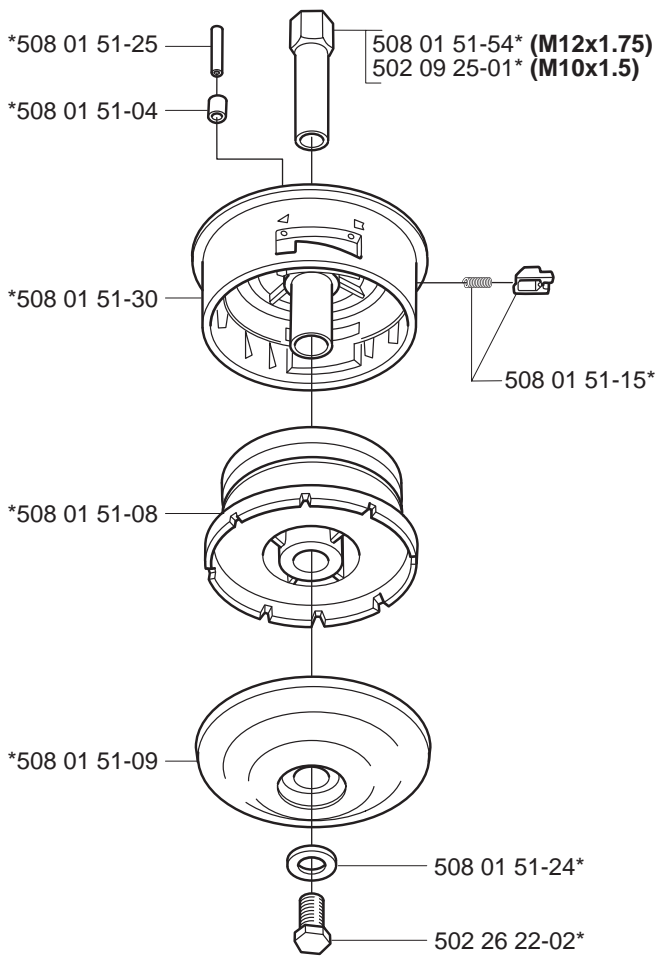

Trimmy S *compl 508 01 01-02