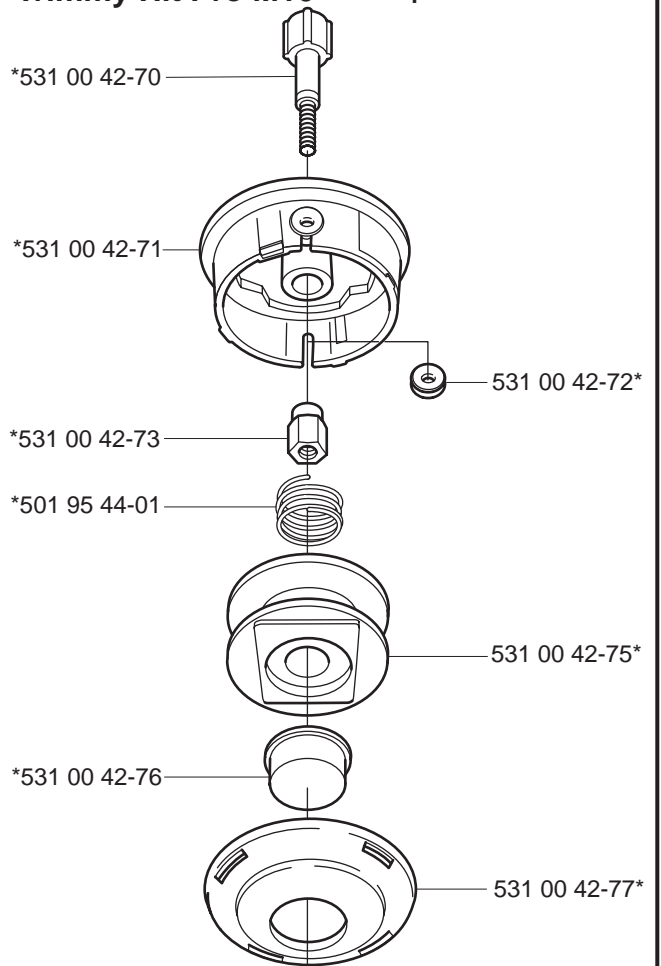

Trimmy Hit Pro M10 *compl 503 78 78-01