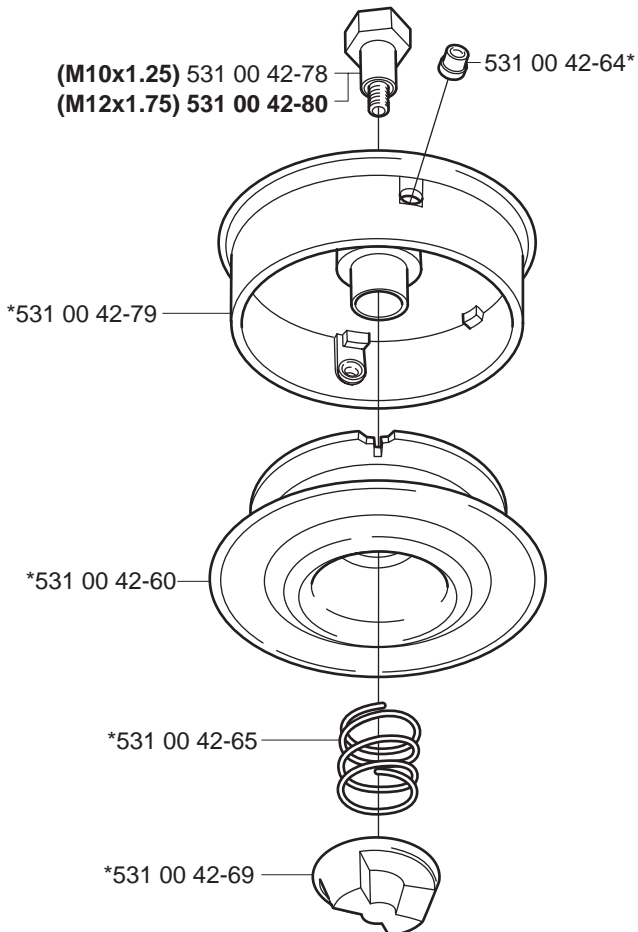

Trimmy H2 M10
Trimmy H2 M12

*compl 531 00 60-92
*compl 531 00 38-64