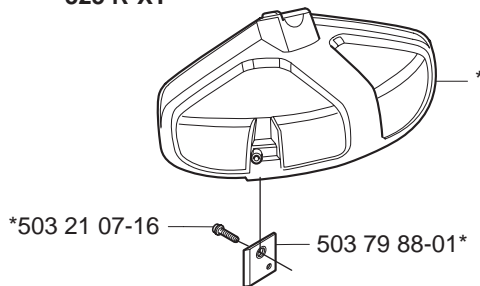

Tri Cut 3/8"-24R (230mm) *compl 531 00 75-35

Supporting cup

*compl 502 15 70-01

Trimmy Hit VII

*compl 531 00 75-84

Guard

*compl 537 02 61-01
322 C

*compl 537 07 67-01
325 C-X

*compl 503 97 71-01
322 L
325 L-X
325 L-XT

*compl 503 93 42-02
322 R
325 R-X
325 RJ-X
325 R-XT

*compl 503 91 60-01
240
245
250
252

*compl 503 74 50-04
225
232
235

Trimmy cord

Product	Product No.
ø1,5 mm	
15 m blue	531 00 38-55
10 m reel for 300 S	506 68 26-01
10 m reel for Duo	964 63 57-00
10 st for 6 RC	531 00 38-51
ø2,0 mm	
15 m green	531 00 38-56
90 m green	531 00 38-57
ø2,4 mm	
15 m orange	531 00 38-58
90 m orange	531 00 38-59
240 m orange	531 00 38-60
ø2,7 mm	
15 m yellow	531 00 75-66
90 m yellow	531 00 75-67
240 m yellow	531 00 75-68
ø3,0 mm	
10 m red	531 00 38-61
90 m red	531 00 38-62
240 m red	531 00 38-63
ø3,3 mm	
75 m white	502 26 19-03
Pre cut for Trimmy Fix	
20 strings ø2,4 mm	502 13 86-01