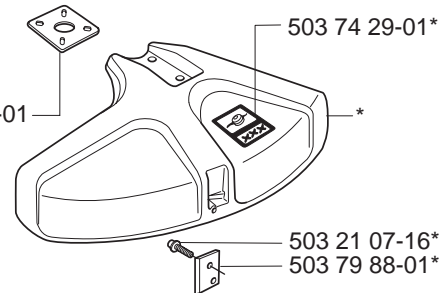

Tri Cut 3/8"-24R (230mm) *compl 531 00 75-35

Supporting cup

*compl 502 15 70-01

Trimmy Hit VII

*compl 531 00 75-84

Guard

*compl 537 02 61-01
322 C

*compl 537 07 67-01
325 C-X

*compl 503 97 71-01
322 L
325 L-X
325 L-XT

*compl 503 93 42-02
322 R
325 R-X
325 RJ-X
325 R-XT

*compl 503 91 60-01
240
245
250
252

*compl 503 74 50-04
225
232
235

Trimmy cord

Product	Product No.
ø1,5 mm	
15 m blue	531 00 38-55
10 m reel for 300 S	506 68 26-01
10 m reel for Duo	964 63 57-00
10 st for 6 RC	531 00 38-51
ø2,0 mm	
15 m green	531 00 38-56
90 m green	531 00 38-57
ø2,4 mm	
15 m orange	531 00 38-58
90 m orange	531 00 38-59
240 m orange	531 00 38-60
ø2,7 mm	
15 m yellow	531 00 75-66
90 m yellow	531 00 75-67
240 m yellow	531 00 75-68
ø3,0 mm	
10 m red	531 00 38-61
90 m red	531 00 38-62
240 m red	531 00 38-63
ø3,3 mm	
75 m white	502 26 19-03
Pre cut for Trimmy Fix	
20 strings ø2,4 mm	502 13 86-01