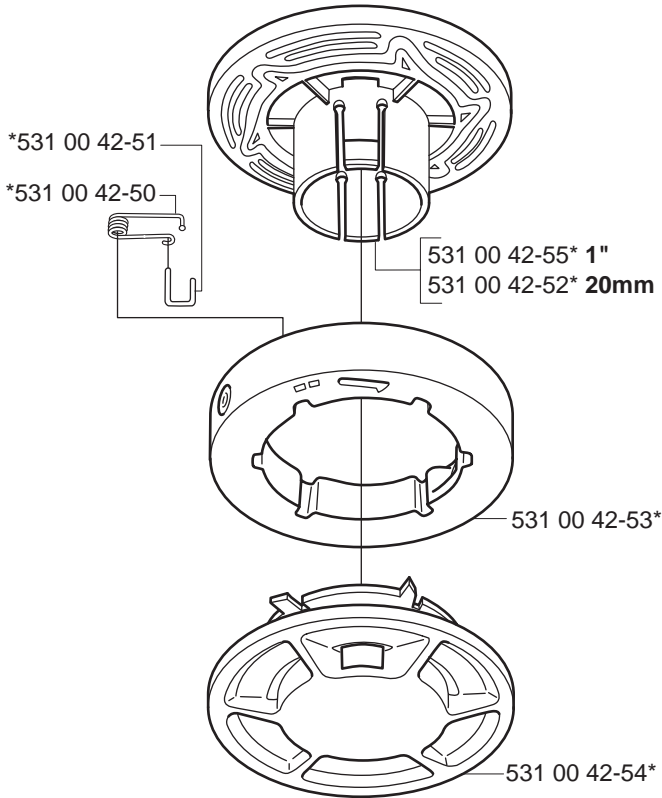

Tri Cut M10x1.25 (300mm) compl 531 00 38-11
Tri Cut M12x1.75 (300mm) compl 531 00 38-24

Trimmy Hit Pro Junior 3/8"-24R *compl 531 00 75-28

Trimmy Hit VI 3/8"-24R *compl 952 70 85-62

Trimmy Hit

*compl 531 00 75-27

Tri Cut 3/8"-24R (230mm) *compl 531 00 75-35

Supporting cup

*compl 502 15 70-01

Trimmy Hit VII

*compl 531 00 75-84

Guard

*compl 537 02 61-01
322 C

*compl 537 07 67-01
325 C-X

*compl 503 97 71-01
322 L
325 L-X
325 L-XT

*compl 503 93 42-02
322 R
325 R-X
325 RJ-X
325 R-XT

*compl 503 91 60-01
240
245
250
252

*compl 503 74 50-04
225
232
235

Trimmy cord

Product	Product No.
ø1,5 mm	
15 m blue	531 00 38-55
10 m reel for 300 S	506 68 26-01
10 m reel for Duo	964 63 57-00
10 st for 6 RC	531 00 38-51
ø2,0 mm	
15 m green	531 00 38-56
90 m green	531 00 38-57
ø2,4 mm	
15 m orange	531 00 38-58
90 m orange	531 00 38-59
240 m orange	531 00 38-60
ø2,7 mm	
15 m yellow	531 00 75-66
90 m yellow	531 00 75-67
240 m yellow	531 00 75-68
ø3,0 mm	
10 m red	531 00 38-61
90 m red	531 00 38-62
240 m red	531 00 38-63
ø3,3 mm	
75 m white	502 26 19-03
Pre cut for Trimmy Fix	
20 strings ø2,4 mm	502 13 86-01

Product	Product No.
Whisper	
ø1,5 mm	
15 m	531 00 60-80
ø2,0 mm	
15 m	531 00 60-81
ø2,4 mm	
15 m	531 00 60-82
ø3,0 mm	
10 m	531 00 60-83