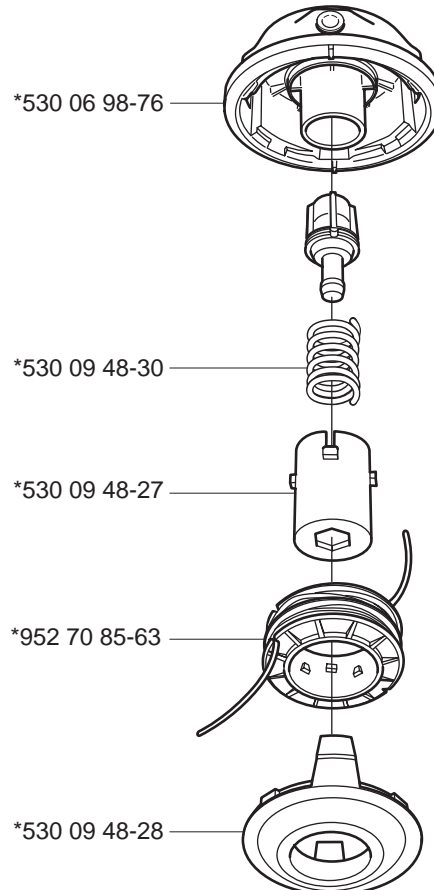

Trimmy SII *compl 502 26 08-01

Trimmy H2 M10
Trimmy H2 M12

*compl 531 00 60-92
*compl 531 00 38-64

Trimmy Hit Pro M10 *compl 503 78 78-01

Superauto II *compl 531 00 38-09
Superauto II 1" *compl 531 00 60-93

Tri Cut M10x1.25 (300mm) compl 531 00 38-11
Tri Cut M12x1.75 (300mm) compl 531 00 38-24

Trimmy Hit Pro Junior 3/8"-24R *compl 531 00 75-28

Trimmy Hit VI 3/8"-24R *compl 952 70 85-62

Trimmy Hit

*compl 531 00 75-27

Tri Cut 3/8"-24R (230mm) *compl 531 00 75-35

Supporting cup

*compl 502 15 70-01

Trimmy Hit VII

*compl 531 00 75-84

Guard

*compl 537 02 61-01
322 C

*compl 537 07 67-01
325 C-X

*compl 503 97 71-01
322 L
325 L-X
325 L-XT

*compl 503 93 42-02
322 R
325 R-X
325 RJ-X
325 R-XT

*compl 503 91 60-01
240
245
250
252

*compl 503 74 50-04
225
232
235

Trimmy cord

Product	Product No.
ø1,5 mm	
15 m blue	531 00 38-55
10 m reel for 300 S	506 68 26-01
10 m reel for Duo	964 63 57-00
10 st for 6 RC	531 00 38-51
ø2,0 mm	
15 m green	531 00 38-56
90 m green	531 00 38-57
ø2,4 mm	
15 m orange	531 00 38-58
90 m orange	531 00 38-59
240 m orange	531 00 38-60
ø2,7 mm	
15 m yellow	531 00 75-66
90 m yellow	531 00 75-67
240 m yellow	531 00 75-68
ø3,0 mm	
10 m red	531 00 38-61
90 m red	531 00 38-62
240 m red	531 00 38-63
ø3,3 mm	
75 m white	502 26 19-03
Pre cut for Trimmy Fix	
20 strings ø2,4 mm	502 13 86-01