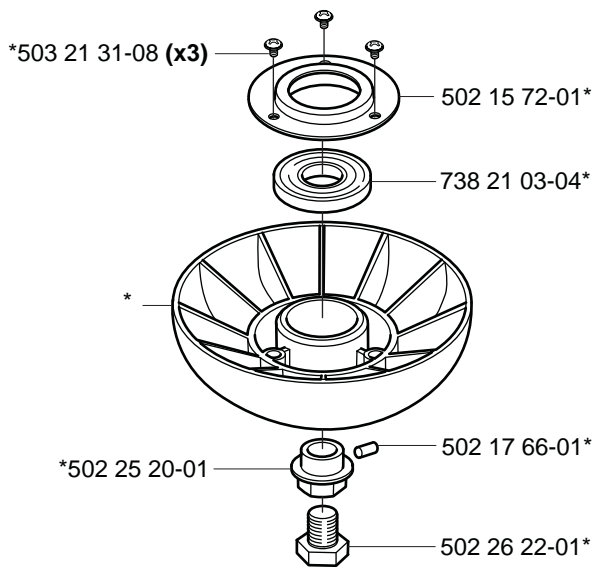

Tri Cut M10x1.25 (300mm) compl 531 00 38-11
Tri Cut M12x1.75 (300mm) compl 531 00 38-24

Trimmy Hit Pro Junior 3/8"-24R *compl 531 00 75-28

Trimmy Hit VI 3/8"-24R *compl 952 70 85-62

Trimmy Hit

*compl 531 00 75-27

Tri Cut 3/8"-24R (230mm) *compl 531 00 75-35

Supporting cup

*compl 502 15 70-01

Trimmy Hit VII

*compl 531 00 75-84

Guard

*compl 537 02 61-01
322 C

*compl 537 07 67-01
325 C-X

*compl 503 97 71-01
322 L
325 L-X
325 L-XT

*compl 503 93 42-02
322 R
325 R-X
325 RJ-X
325 R-XT

*compl 503 91 60-01
240
245
250
252

*compl 503 74 50-04
225
232
235

Trimmy cord

Product	Product No.
ø1,5 mm	
15 m blue	531 00 38-55
10 m reel for 300 S	506 68 26-01
10 m reel for Duo	964 63 57-00
10 st for 6 RC	531 00 38-51
ø2,0 mm	
15 m green	531 00 38-56
90 m green	531 00 38-57
ø2,4 mm	
15 m orange	531 00 38-58
90 m orange	531 00 38-59
240 m orange	531 00 38-60
ø2,7 mm	
15 m yellow	531 00 75-66
90 m yellow	531 00 75-67
240 m yellow	531 00 75-68
ø3,0 mm	
10 m red	531 00 38-61
90 m red	531 00 38-62
240 m red	531 00 38-63
ø3,3 mm	
75 m white	502 26 19-03
Pre cut for Trimmy Fix	
20 strings ø2,4 mm	502 13 86-01

Product	Product No.
Whisper	
ø1,5 mm	
15 m	531 00 60-80
ø2,0 mm	
15 m	531 00 60-81
ø2,4 mm	
15 m	531 00 60-82
ø3,0 mm	
10 m	531 00 60-83