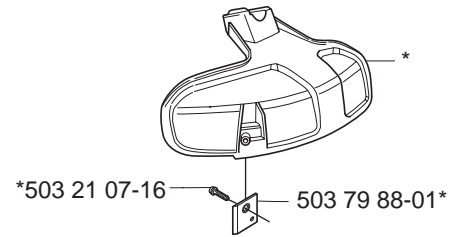

Tri Cut 3/8"-24R (230mm) *compl 531 00 75-35

Supporting cup

*compl 502 15 70-01

Trimmy Hit VII

*compl 531 00 75-84

Guard

*compl 537 02 61-01
322 C

*compl 537 07 67-01
325 C-X

*compl 503 97 71-01
322 L
325 L-X
325 L-XT

*compl 503 93 42-02
322 R
325 R-X
325 RJ-X
325 R-XT

*compl 503 91 60-01
240
245
250
252

*compl 503 74 50-04
225
232
235

Trimmy cord

Product	Product No.
ø1,5 mm	
15 m blue	531 00 38-55
10 m reel for 300 S	506 68 26-01
10 m reel for Duo	964 63 57-00
10 st for 6 RC	531 00 38-51
ø2,0 mm	
15 m green	531 00 38-56
90 m green	531 00 38-57
ø2,4 mm	
15 m orange	531 00 38-58
90 m orange	531 00 38-59
240 m orange	531 00 38-60
ø2,7 mm	
15 m yellow	531 00 75-66
90 m yellow	531 00 75-67
240 m yellow	531 00 75-68
ø3,0 mm	
10 m red	531 00 38-61
90 m red	531 00 38-62
240 m red	531 00 38-63
ø3,3 mm	
75 m white	502 26 19-03
Pre cut for Trimmy Fix	
20 strings ø2,4 mm	502 13 86-01