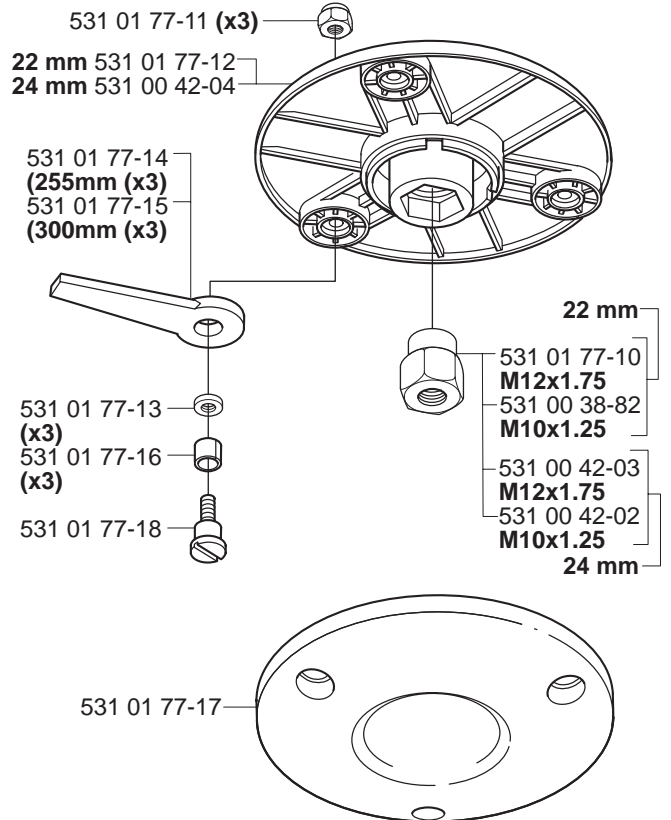

Tri Cut M10x1.25 (300mm) compl 531 00 38-11
Tri Cut M12x1.75 (300mm) compl 531 00 38-24

Trimmy Hit Pro Junior 3/8"-24R *compl 531 00 75-28

Trimmy Hit VI 3/8"-24R *compl 952 70 85-62

Trimmy Hit

*compl 531 00 75-27

Tri Cut 3/8"-24R (230mm) *compl 531 00 75-35

Supporting cup

*compl 502 15 70-01

Trimmy Hit VII

*compl 531 00 75-84

Guard

*compl 537 02 61-01
322 C

*compl 537 07 67-01
325 C-X

*compl 503 97 71-01
322 L
325 L-X
325 L-XT

*compl 503 93 42-02
322 R
325 R-X
325 RJ-X
325 R-XT

*compl 503 91 60-01
240
245
250
252

*compl 503 74 50-04
225
232
235

Trimmy cord

Product	Product No.
ø1,5 mm	
15 m blue	531 00 38-55
10 m reel for 300 S	506 68 26-01
10 m reel for Duo	964 63 57-00
10 st for 6 RC	531 00 38-51
ø2,0 mm	
15 m green	531 00 38-56
90 m green	531 00 38-57
ø2,4 mm	
15 m orange	531 00 38-58
90 m orange	531 00 38-59
240 m orange	531 00 38-60
ø2,7 mm	
15 m yellow	531 00 75-66
90 m yellow	531 00 75-67
240 m yellow	531 00 75-68
ø3,0 mm	
10 m red	531 00 38-61
90 m red	531 00 38-62
240 m red	531 00 38-63
ø3,3 mm	
75 m white	502 26 19-03
Pre cut for Trimmy Fix	
20 strings ø2,4 mm	502 13 86-01

Product	Product No.
Whisper	
ø1,5 mm	
15 m	531 00 60-80
ø2,0 mm	
15 m	531 00 60-81
ø2,4 mm	
15 m	531 00 60-82
ø3,0 mm	
10 m	531 00 60-83