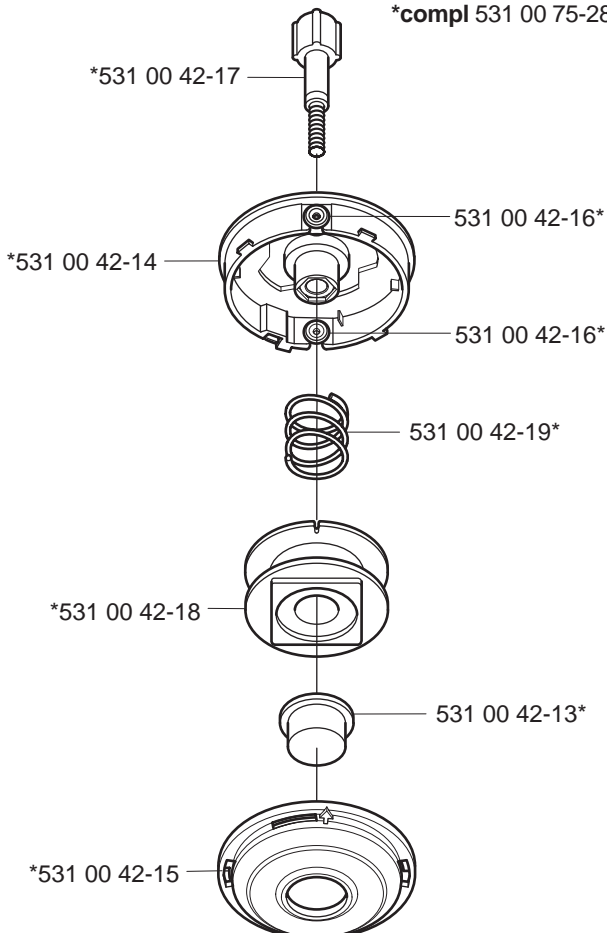

Tri Cut M10x1.25 (300mm) compl 531 00 38-11
Tri Cut M12x1.75 (300mm) compl 531 00 38-24

Trimmy Hit Pro Junior 3/8"-24R *compl 531 00 75-28

Trimmy Hit VI 3/8"-24R *compl 952 70 85-62

Trimmy Hit

*compl 531 00 75-27

Tri Cut 3/8"-24R (230mm) *compl 531 00 75-35

Supporting cup

*compl 502 15 70-01

Trimmy Hit VII

*compl 531 00 75-84

Guard

*compl 537 02 61-01
322 C

*compl 537 07 67-01
325 C-X

*compl 503 97 71-01
322 L
325 L-X
325 L-XT

*compl 503 93 42-02
322 R
325 R-X
325 RJ-X
325 R-XT

*compl 503 91 60-01
240
245
250
252

*compl 503 74 50-04
225
232
235

Trimmy cord

Product	Product No.
ø1,5 mm	
15 m blue	531 00 38-55
10 m reel for 300 S	506 68 26-01
10 m reel for Duo	964 63 57-00
10 st for 6 RC	531 00 38-51
ø2,0 mm	
15 m green	531 00 38-56
90 m green	531 00 38-57
ø2,4 mm	
15 m orange	531 00 38-58
90 m orange	531 00 38-59
240 m orange	531 00 38-60
ø2,7 mm	
15 m yellow	531 00 75-66
90 m yellow	531 00 75-67
240 m yellow	531 00 75-68
ø3,0 mm	
10 m red	531 00 38-61
90 m red	531 00 38-62
240 m red	531 00 38-63
ø3,3 mm	
75 m white	502 26 19-03
Pre cut for Trimmy Fix	
20 strings ø2,4 mm	502 13 86-01

Product	Product No.
Whisper	
ø1,5 mm	
15 m	531 00 60-80
ø2,0 mm	
15 m	531 00 60-81
ø2,4 mm	
15 m	531 00 60-82
ø3,0 mm	
10 m	531 00 60-83